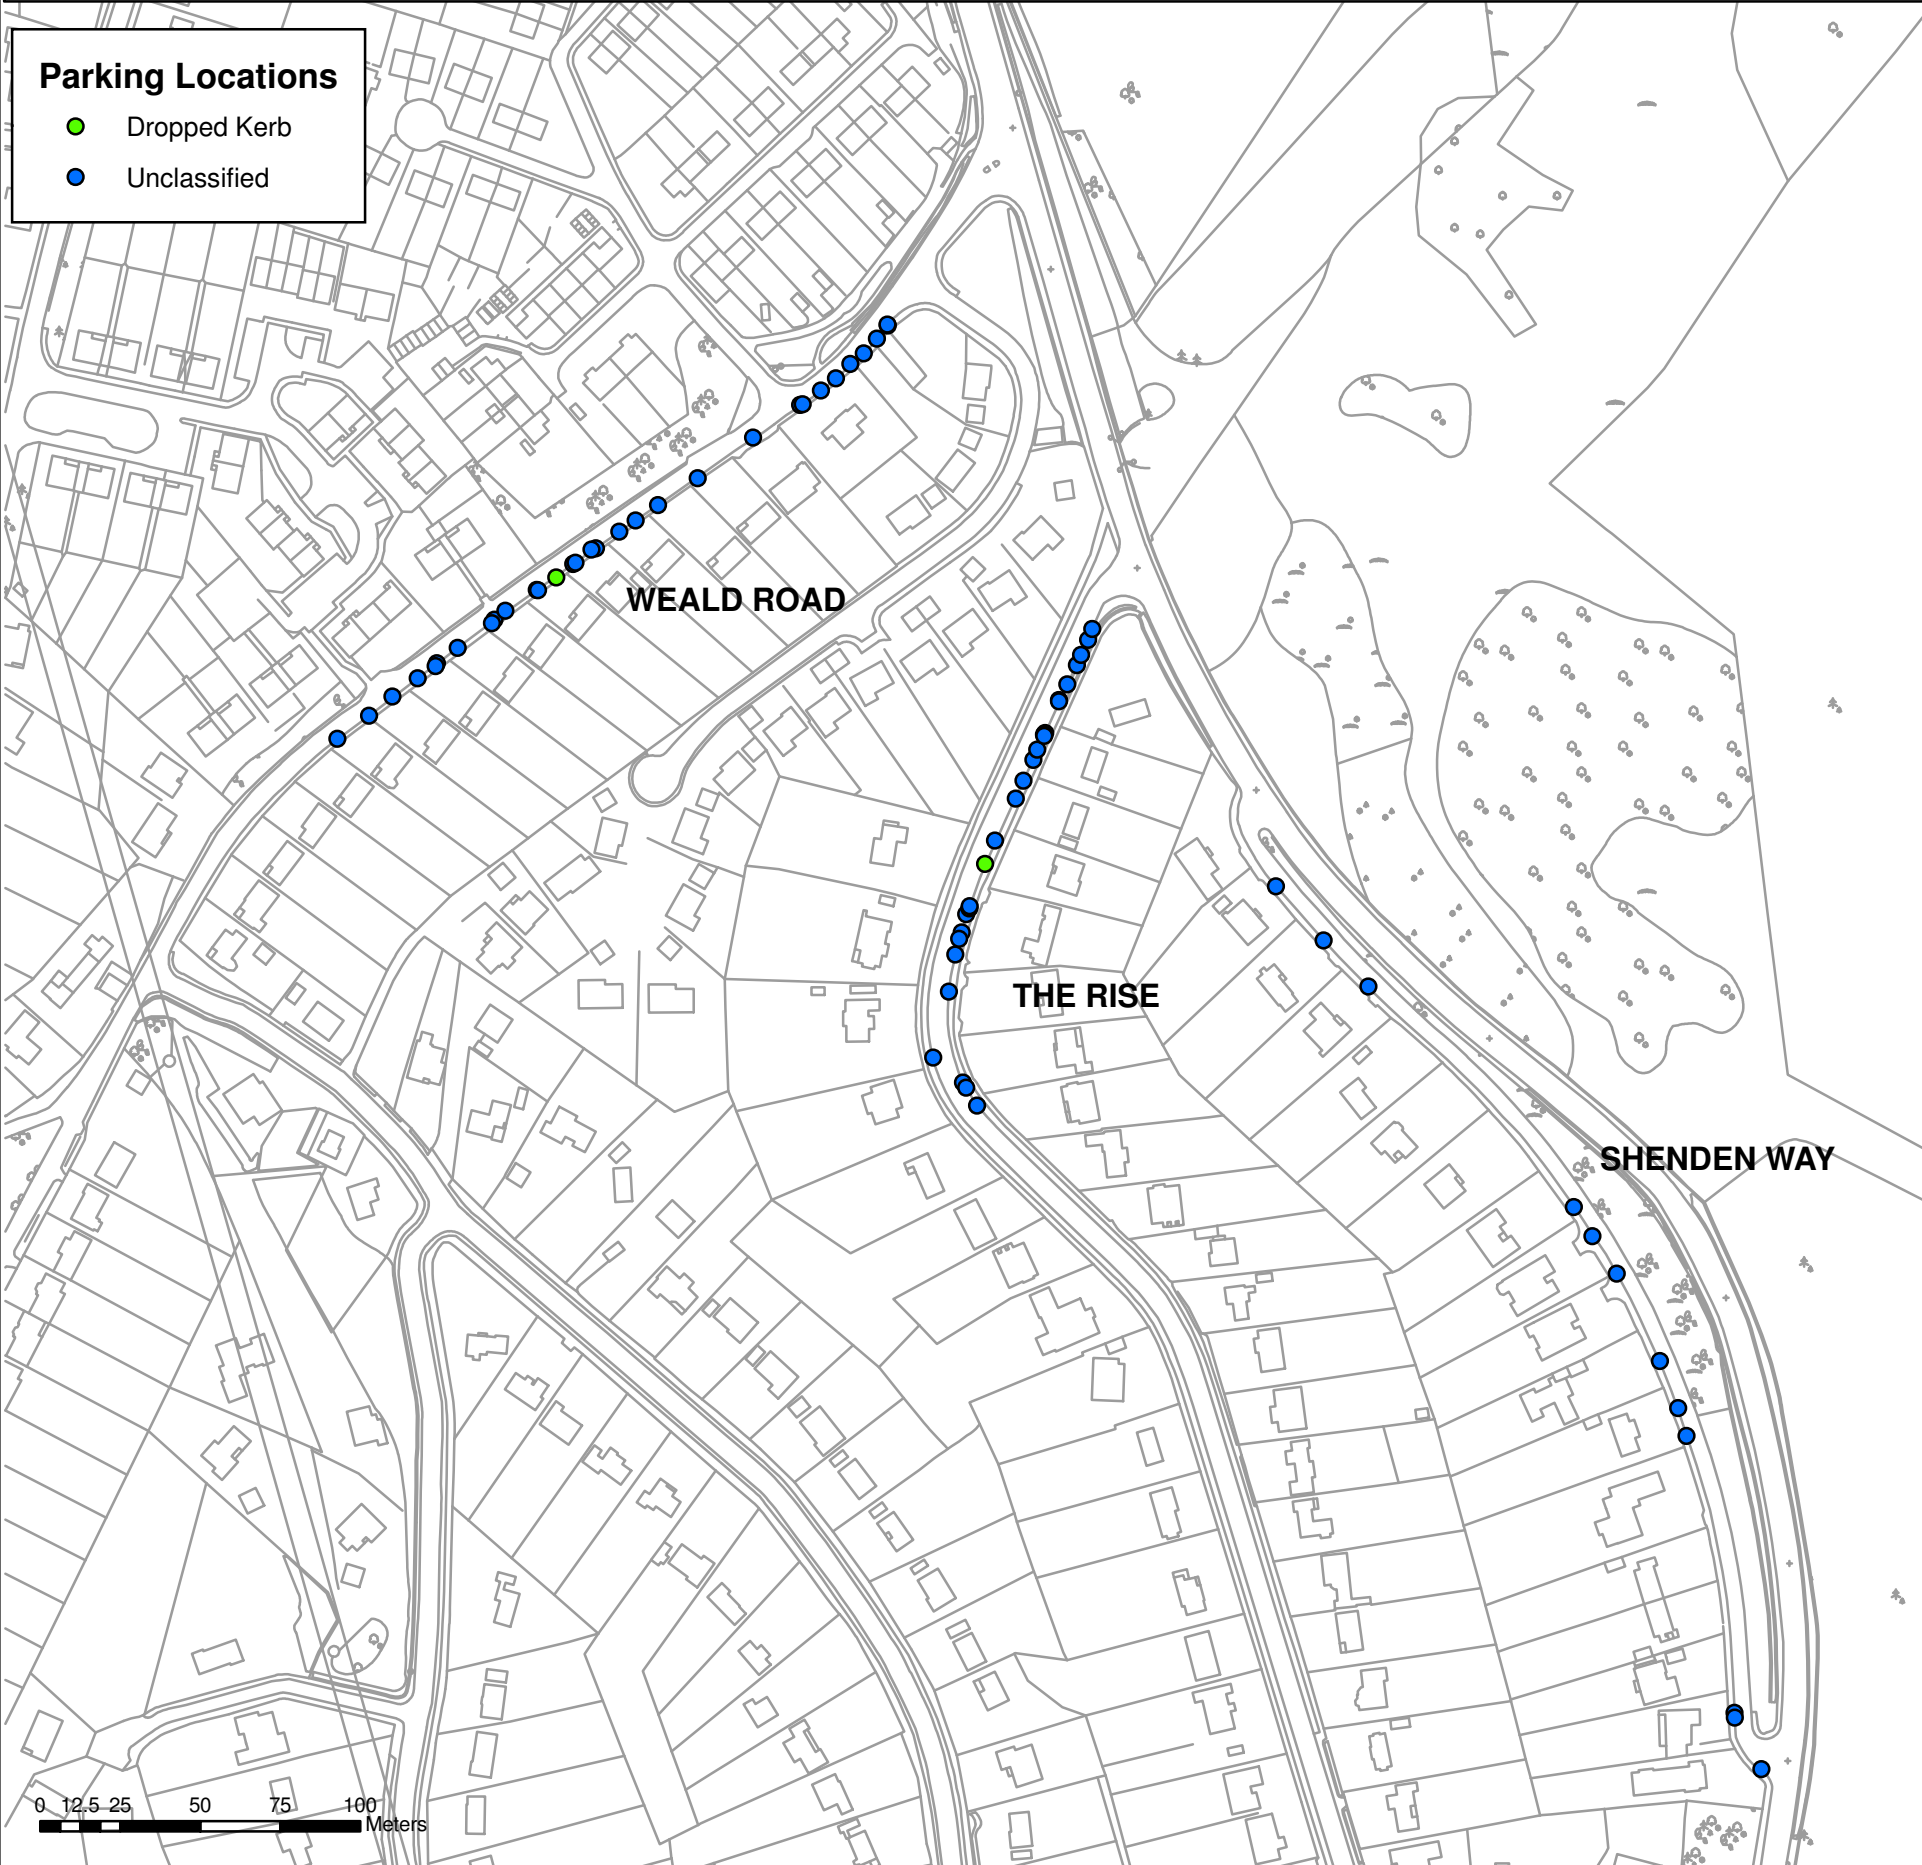

5280 - Sevenoaks Parking Survey, Friday 24th November 2017 (07:00 - 22:00)

Occupancy

**Parking Locations**

- Dropped Kerb
- Unclassified

Overall Vehicle Occupancy by Street						
TIME PERIOD		07:00 - 10:00	10:00 - 13:00	13:00 - 16:00	16:00 - 19:00	19:00 - 22:00
STREET						
SHENDEN WAY		6	24	18	3	9
THE RISE		6	36	42	30	21
WEALD ROAD		24	57	60	51	24
<b>OCCUPANCY</b>		<b>36</b>	<b>117</b>	<b>120</b>	<b>84</b>	<b>54</b>
<b>OVERALL CAPACITY</b>		<b>312</b>	<b>312</b>	<b>312</b>	<b>312</b>	<b>312</b>